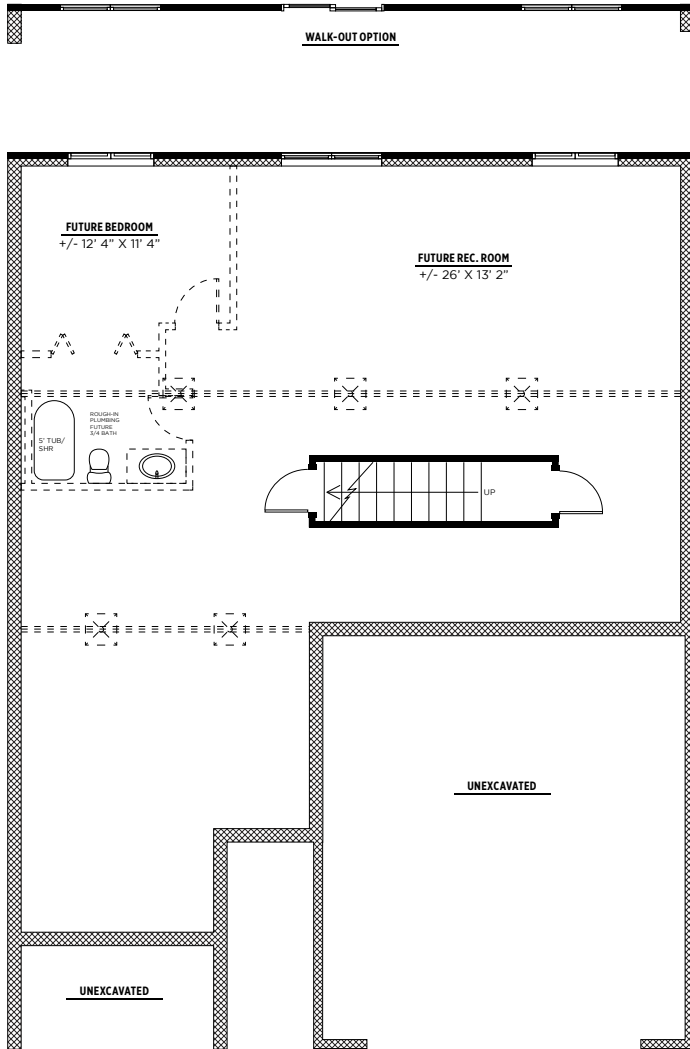

Lower Level