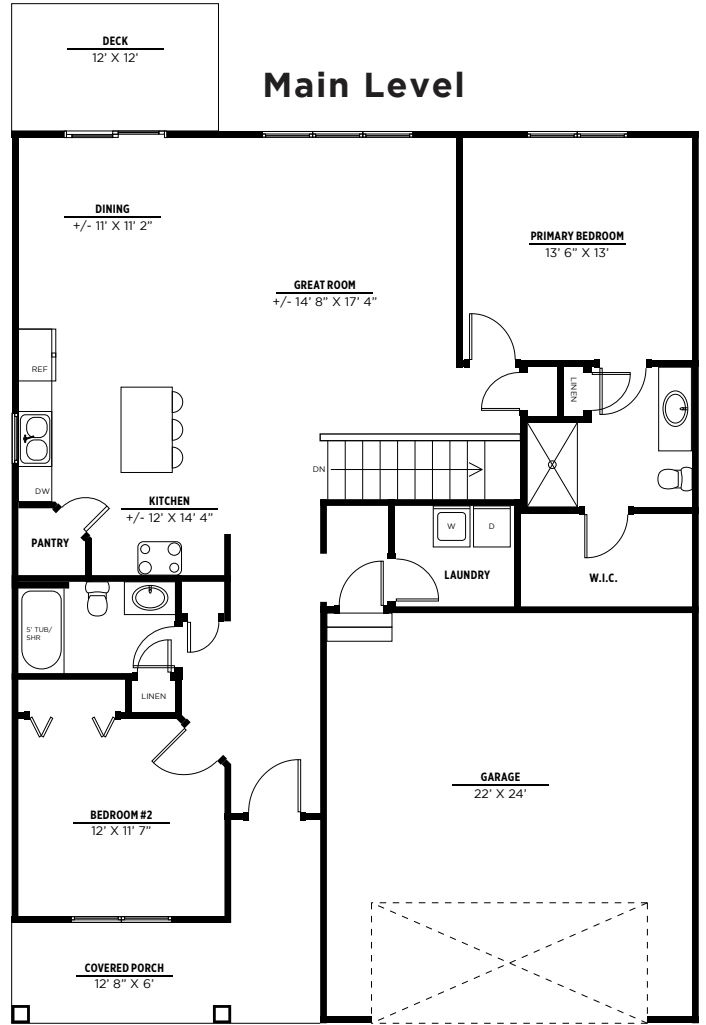

Lower Level